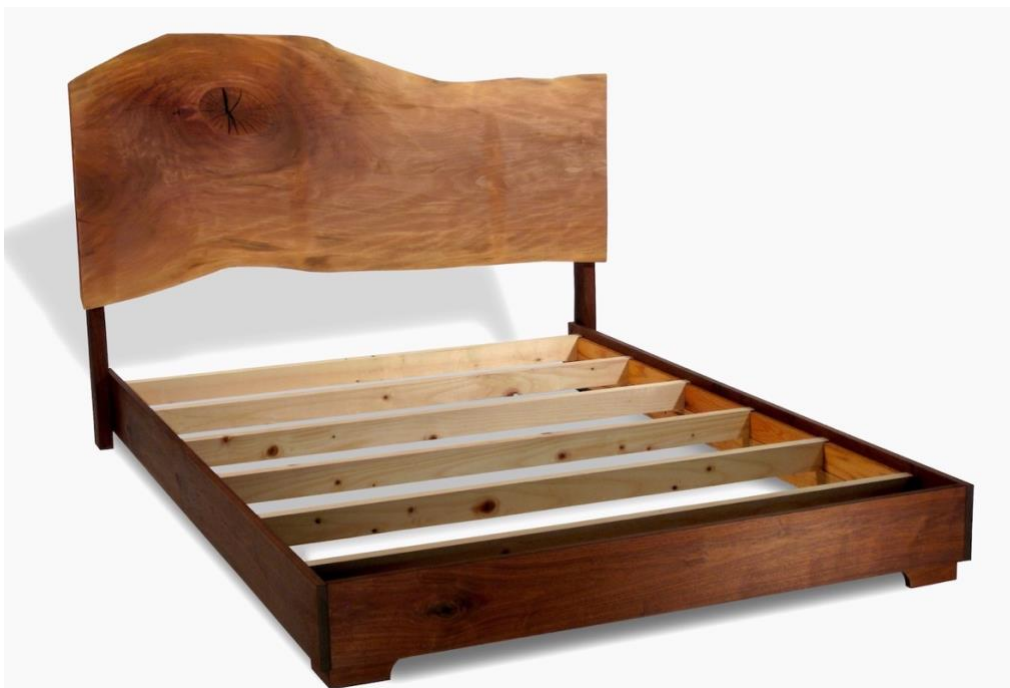

Custom Beds

Slab Beds

Featuring oversized live-edge slab headboards. Platform or conventional frame. Options include floating nightstands and storage drawers. Available in cherry, sycamore, walnut, and white oak. Starting at \$9,350.

Walnut

Sycamore

Anniversary Beds

Featuring live-edge slab headboards that are the same width as the frame. Platform or conventional frame. Available in cherry, sycamore, walnut, and white oak. Starting at \$6,000.

Cherry

Sycamore

Stephanie Beds

Featuring live-edge headboards set within an elegant frame. Platform or conventional frame. Available in cherry, sycamore, walnut, and white oak. Starting at \$6,000.

Stephanie Bed in cherry

Stephanie Bed in walnut

Custom Nightstands

Available with live-edge or conventional-edge tops, and with no drawers or up to three. Available in cherry, sycamore, walnut, and white oak. Starting at \$1,200