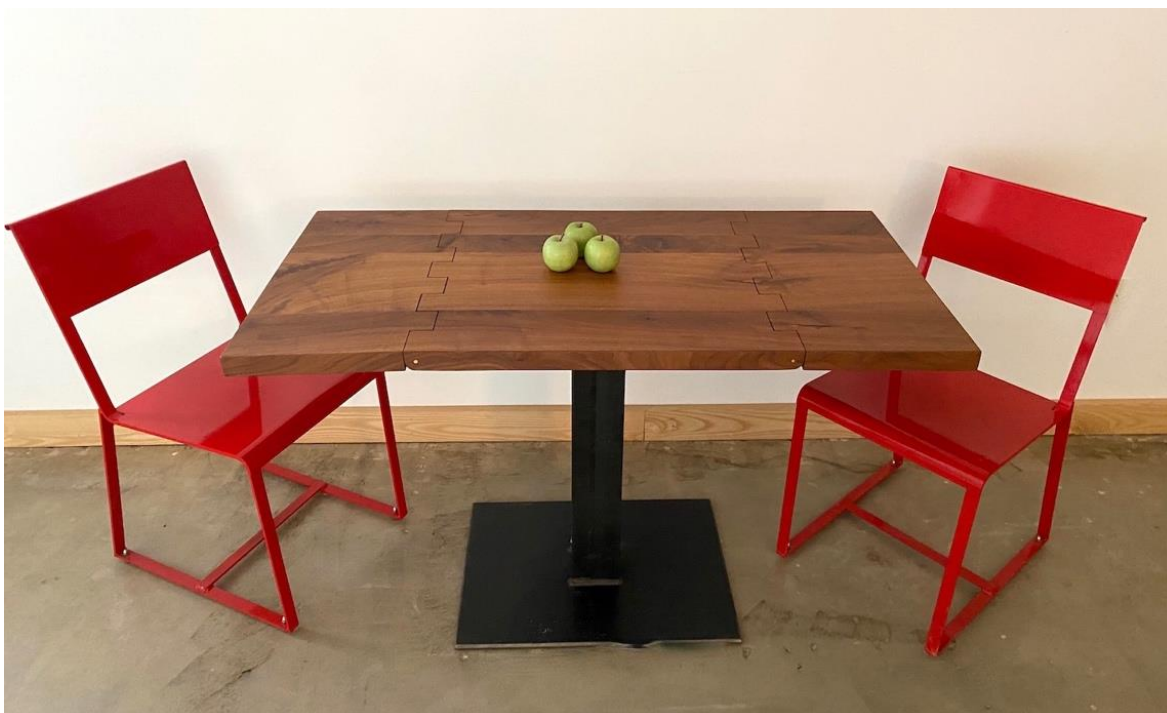

Dimensions: 90" long x 42" wide x 30" high

Finish: Hand-rubbed oil

Price: \$5,400

Bar-height Table in White Oak

Dimensions: 30" x 30" x 42" H

Price: \$1,600

**Bar-height Trestle Table in Cherry**

Dimensions: 48" L 30" W x 42" H

Price: \$2,750

Drop-leaf Extension Tables

Dimensions: 24" x 24" x 30" H; 24" W x 48" L when extended (leaves are each 12" L x 24" W)

Wood: ONE in walnut, one in ash

Base: Steel i-beam pedestal

Price: \$1,900 each

Mercer Coffee Table in Cherry

Base: Crossed legs in cherry

Dimensions: 36" diameter x 16.5" high

Price: \$2,080

To order: annie.genovese@forsythart.com

**Round Coffee Table in Walnut**

Base: Splayed legs in steel

Dimensions: 36" diameter x 16" high

Price: \$2,580 retail

Jensen Coffee Table in Blackened Ash

Base: Staved barrel

Dimensions: 36" diameter x 17.5" high

Price: \$2,580 retail

annie.genovese@forsythart.com

Waterfall Coffee Table in White Oak