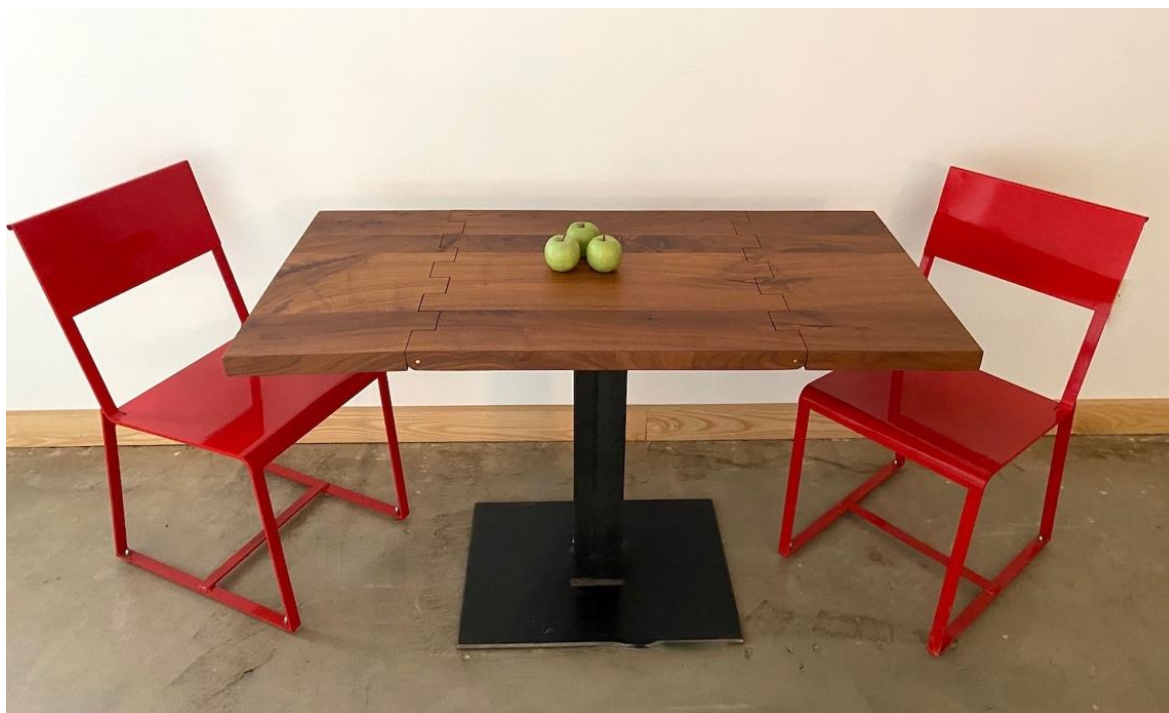

**High Trestle Table in Walnut**

Wood: Book-matched live-edge walnut slabs

Dimensions: 74" L x 42" W x 30" H

Base: High trestle in walnut

Price: \$8,250

*Note: This table has very unusual patterns along the edges; see photo #2*

**Trestle Table in Ash**

Wood: Natural ash with conventional edge

Dimensions: 90" long x 42" wide x 30" high

Finish: Hand-rubbed oil

Price: \$5,400

**Café Table in Ash**

Dimensions: 30 x 30 x 30 H

Price: \$1,450

**Bar-height Table in White Oak**

Dimensions: 30" x 30" x 42" H

Price: \$1,600

**Bar-height Trestle Table in Cherry**

Dimensions: 48" L 30" W x 42" H

Price: \$2,750

**Drop-leaf Extension Tables**

Dimensions: 24" x 24" x 30" H; 24" W x 48" L when extended (leaves are each 12" L x 24" W)

Wood: ONE in walnut, one in ash

Base: Steel i-beam pedestal

Price: \$1,900 each

**Waterfall Coffee Table in White Oak**

Dimensions: 60" L x 20" W x 18" H

Price: \$3,120

To order: [annie.genovese@forsythart.com](mailto:annie.genovese@forsythart.com)